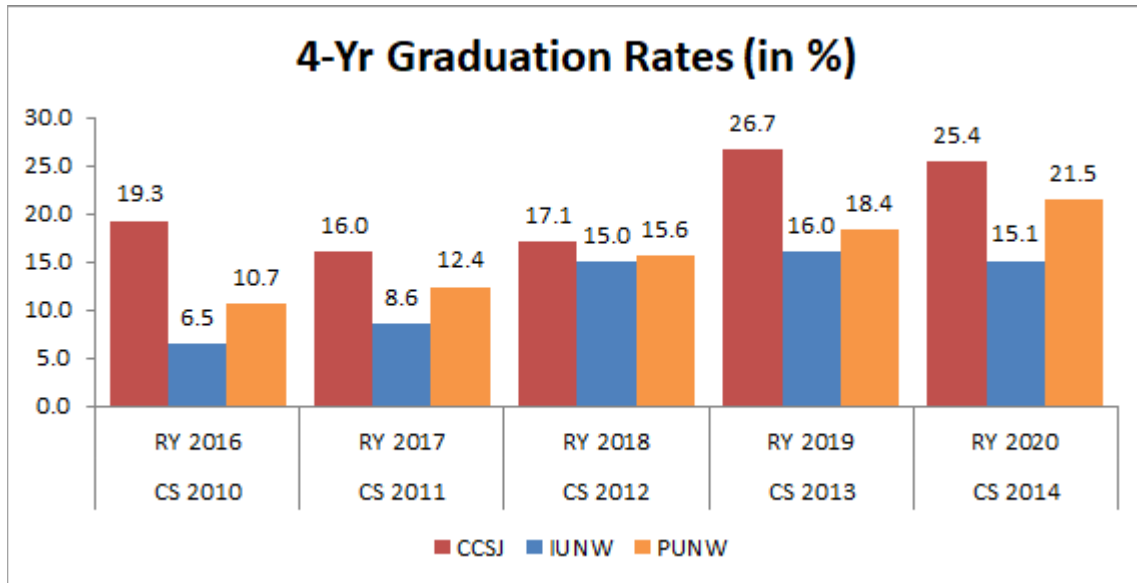

### Section 4: Graduation Rates

Source: IPEDS standard Graduation Rate Reports

Figure 38 – CCSJ 4-Yr and 6-Yr Graduation Rates<sup>20</sup>

Source: IPEDS Data Center

Figure 39 – 4-Yr Graduation Rates Comparisons

<sup>20</sup> Notes: RY is short for report year and CS for cohort start.