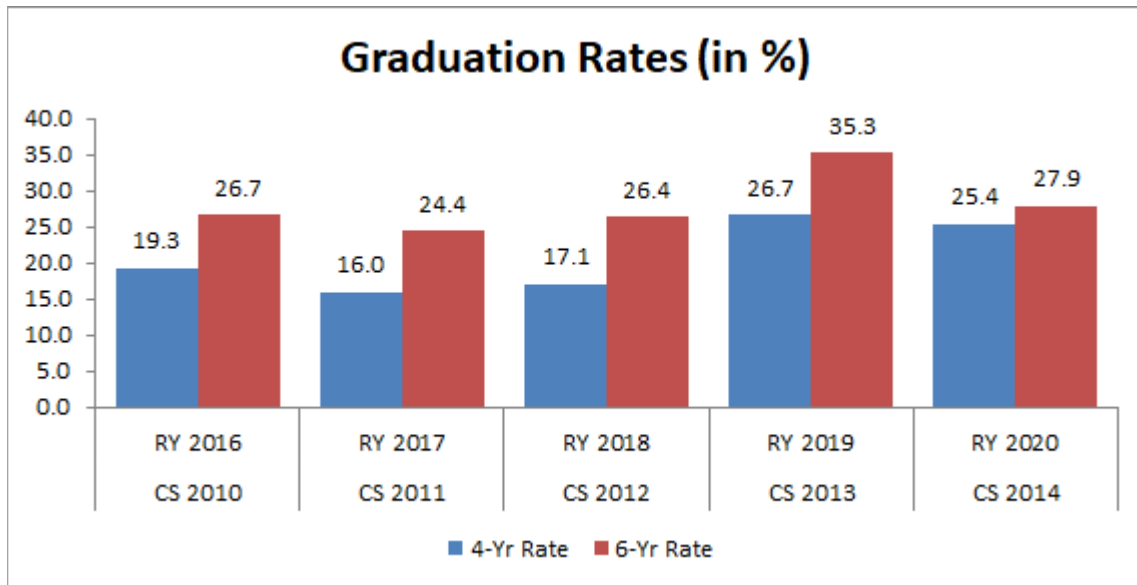

### Section 4: Graduation Rates

Source: IPEDS standard Graduation Rate Reports

Figure 38 – CCSJ 4-Yr and 6-Yr Graduation Rates<sup>20</sup>

Source: IPEDS Data Center

Figure 39 – 4-Yr Graduation Rates Comparisons

<sup>20</sup> Notes: RY is short for report year and CS for cohort start.