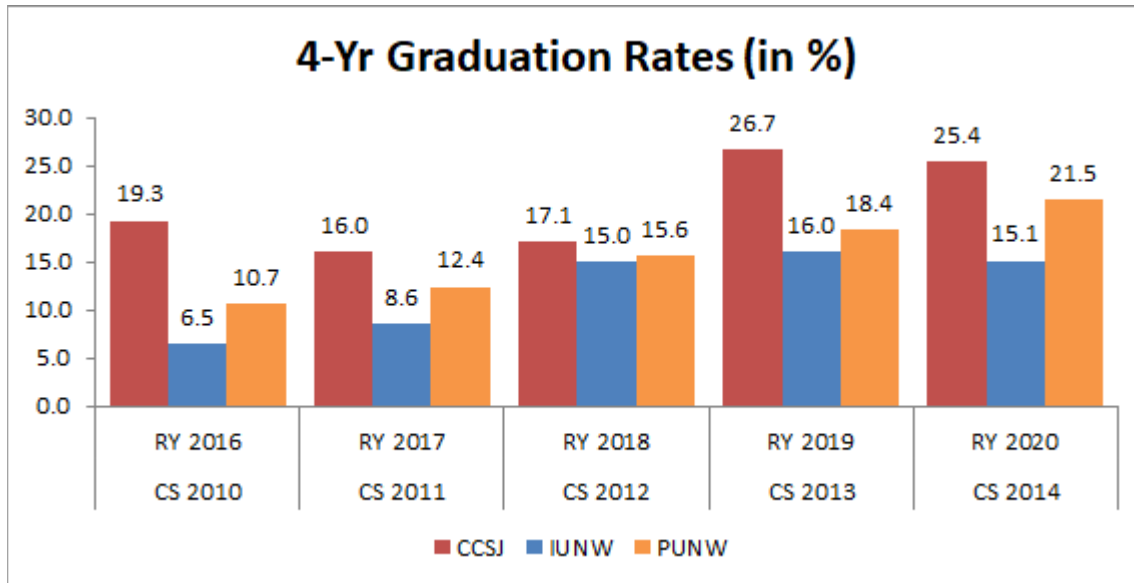

Section 4: Graduation Rates

Source: IPEDS standard Graduation Rate Reports

Figure 38 – CCSJ 4-Yr and 6-Yr Graduation Rates²⁰

Source: IPEDS Data Center

Figure 39 – 4-Yr Graduation Rates Comparisons

²⁰ Notes: RY is short for report year and CS for cohort start.