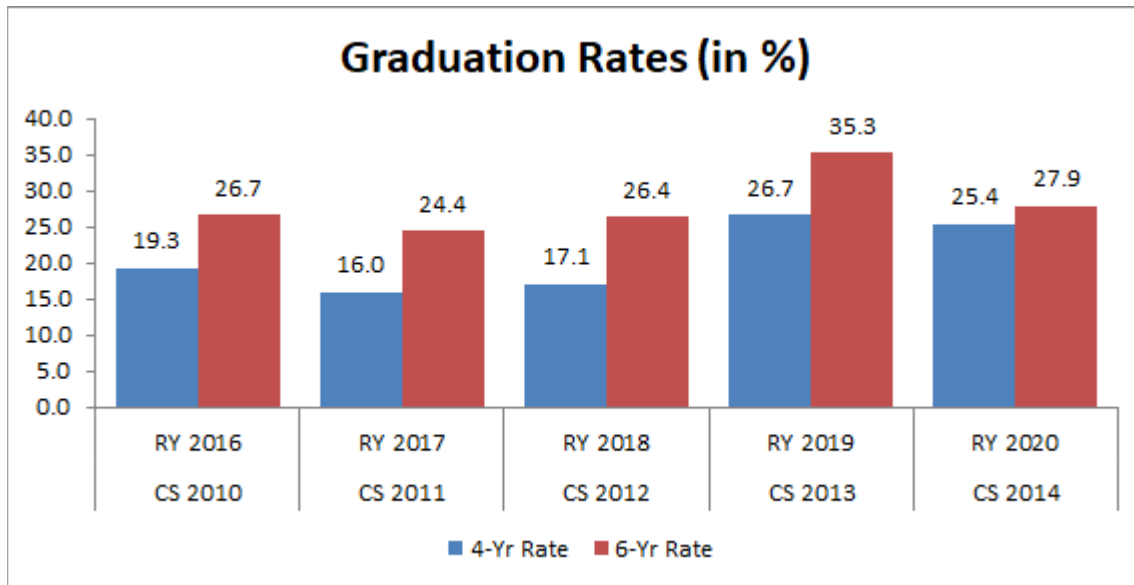

Section 4: Graduation Rates

Source: IPEDS standard Graduation Rate Reports

Figure 38 – CCSJ 4-Yr and 6-Yr Graduation Rates²⁰

Source: IPEDS Data Center

Figure 39 – 4-Yr Graduation Rates Comparisons

²⁰ Notes: RY is short for report year and CS for cohort start.