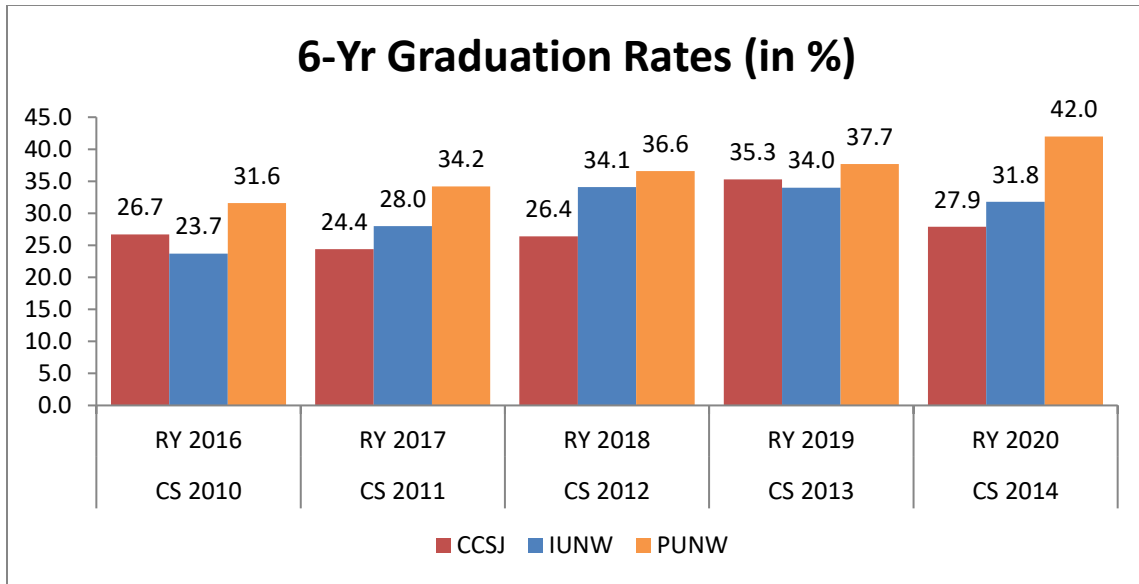

Section 4: Graduation Rates

Source: IPEDS standard Graduation Rate Reports

Figure 38 – CCSJ 4-Yr and 6-Yr Graduation Rates²⁰

Source: IPEDS Data Center

Figure 39 – 4-Yr Graduation Rates Comparisons

²⁰ Notes: RY is short for report year and CS for cohort start.