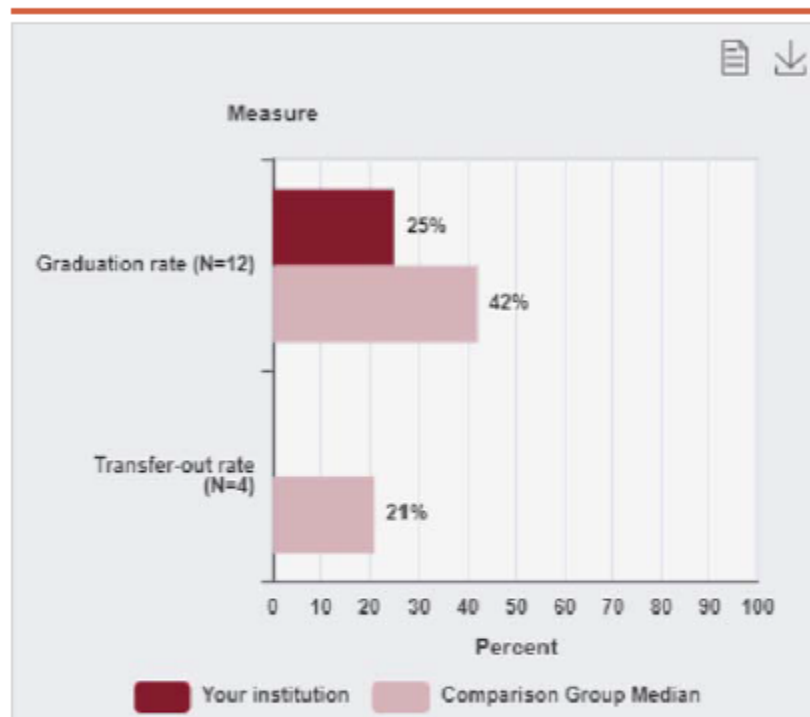

Graduation Rate Data

Figure 15. Graduation and transfer-out rates of all full-time, first-time degree/certificate-seeking undergraduate students within 150% of normal time to program completion: 2016 cohort

NOTE: Graduation rate cohort includes all full-time, first-time degree/certificate-seeking undergraduate students. Graduation and transfer-out rates are the Student Right-to-Know rates. Only institutions with mission to prepare students to transfer are required to report transfer out. For more details, see the Methodological Notes. N is the number of institutions in the comparison group.